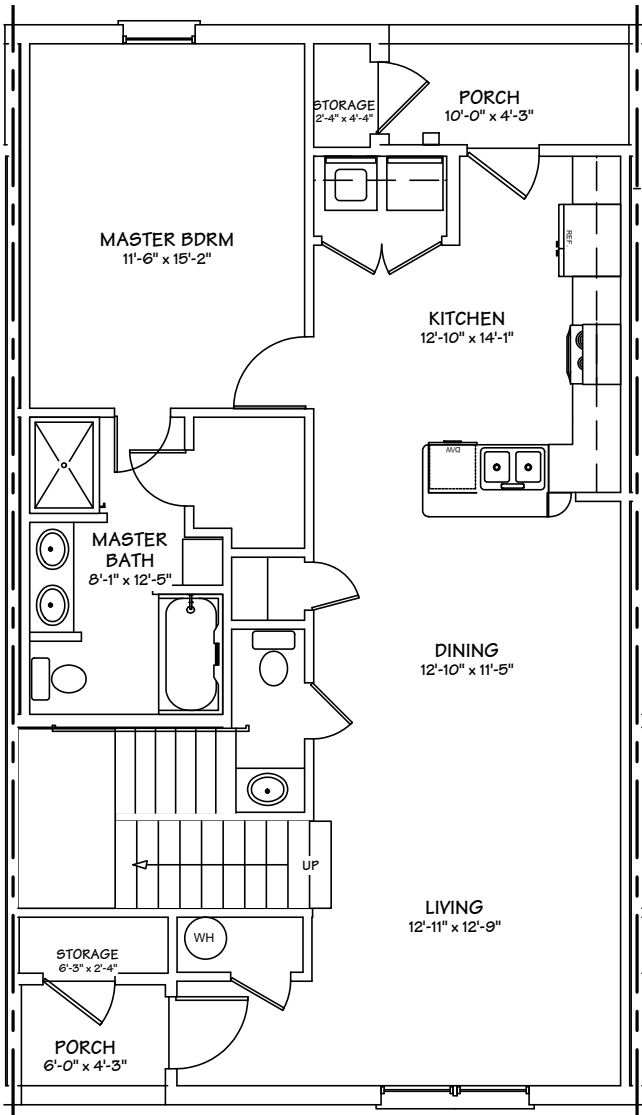

Village At Versailles Townhomes

LOWER LEVEL

1st Flr Htd 1090 sq ft
 2nd Flr Htd 607 sq ft
 Total Htd 1697 sq ft

Porches & Storage 117 sq ft
 Total 1814 sq ft

UPPER LEVEL