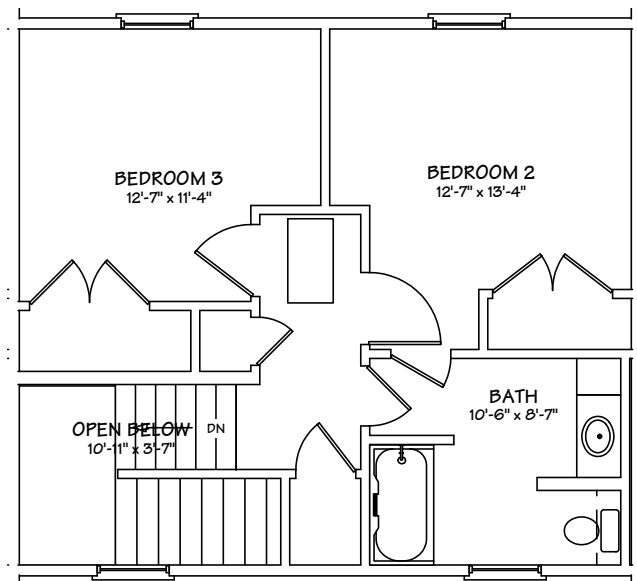

Village At Versailles Townhomes

LOWER LEVEL

1st Flr Htd 1090 sq ft
 2nd Flr Htd 607 sq ft
 Total Htd 1697 sq ft

Porches & Storage 117 sq ft
 Total 1814 sq ft

UPPER LEVEL