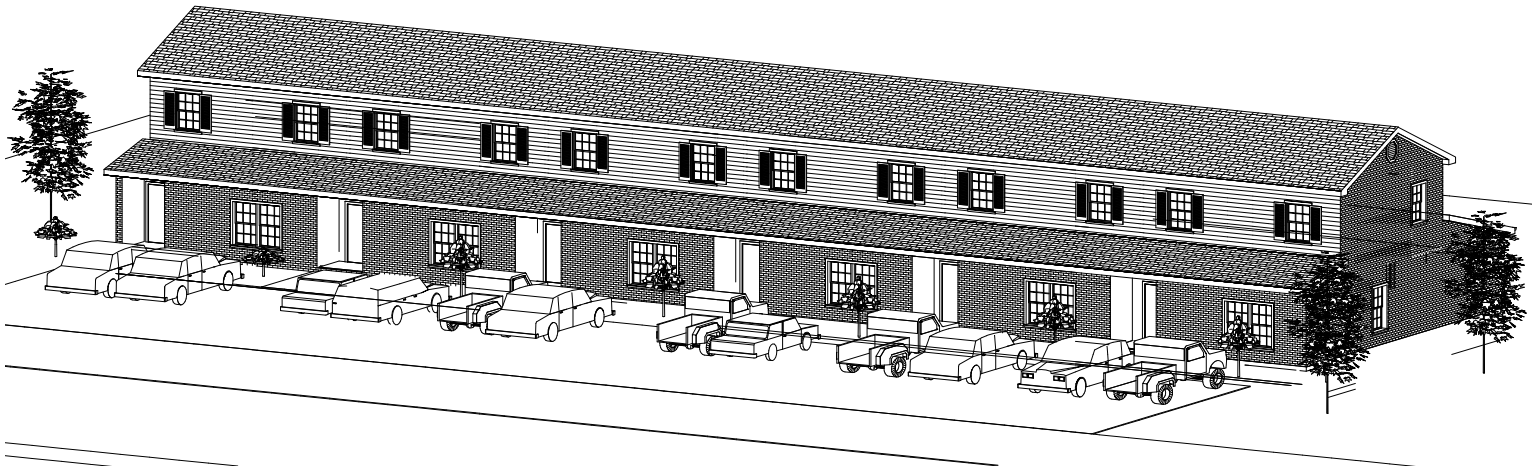

Village At Versailles Townhomes

LOWER LEVEL

1st Flr Htd 1090 sq ft
 2nd Flr Htd 607 sq ft
 Total Htd 1697 sq ft

Porches & Storage 117 sq ft
 Total 1814 sq ft

UPPER LEVEL